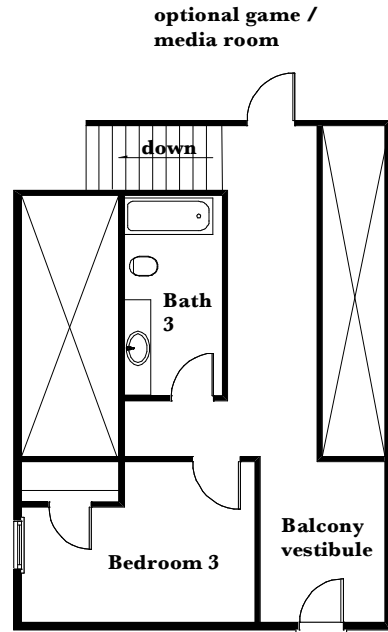

*River House  
Floor Plan*

**For Build Information Contact Joe  
Didier @ Didier Builders  
225.937.2774**

**Drawings not to scale. All rights reserved.  
Copyright Didier Home Design 2012**

*River House  
2nd level*